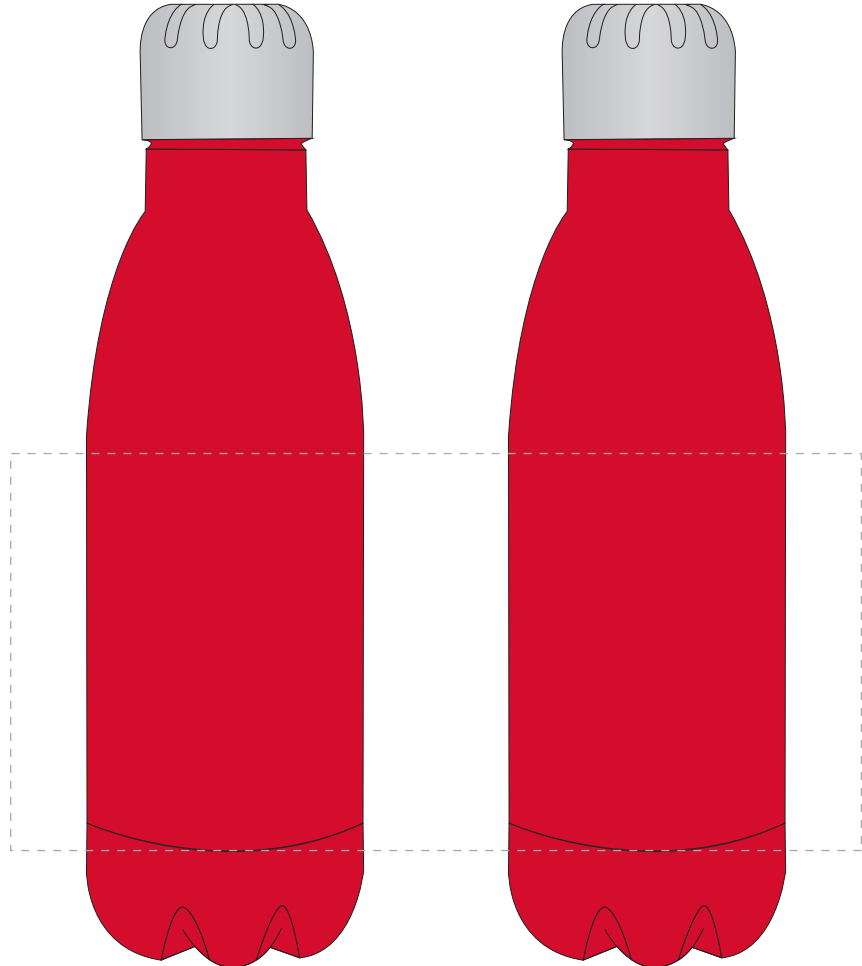

Your Ref:
Our Ref:

Quantity:
Version: 1

Product Code: MG0334
Product Colour: RED

PRINTING CONCERNS:

We stock this item in the following colours

**PANTONE REFERENCE(S)**

 Full colour printing

ARTWORK SCALE 50%

LOGOS WILL BE DIRECTLY OPPOSITE
LOGOS WILL NOT BE DIRECTLY OPPOSITE

Product Image for visualisation
- colours may vary

The dashed line is to demonstrate print area and will not appear on your printed item